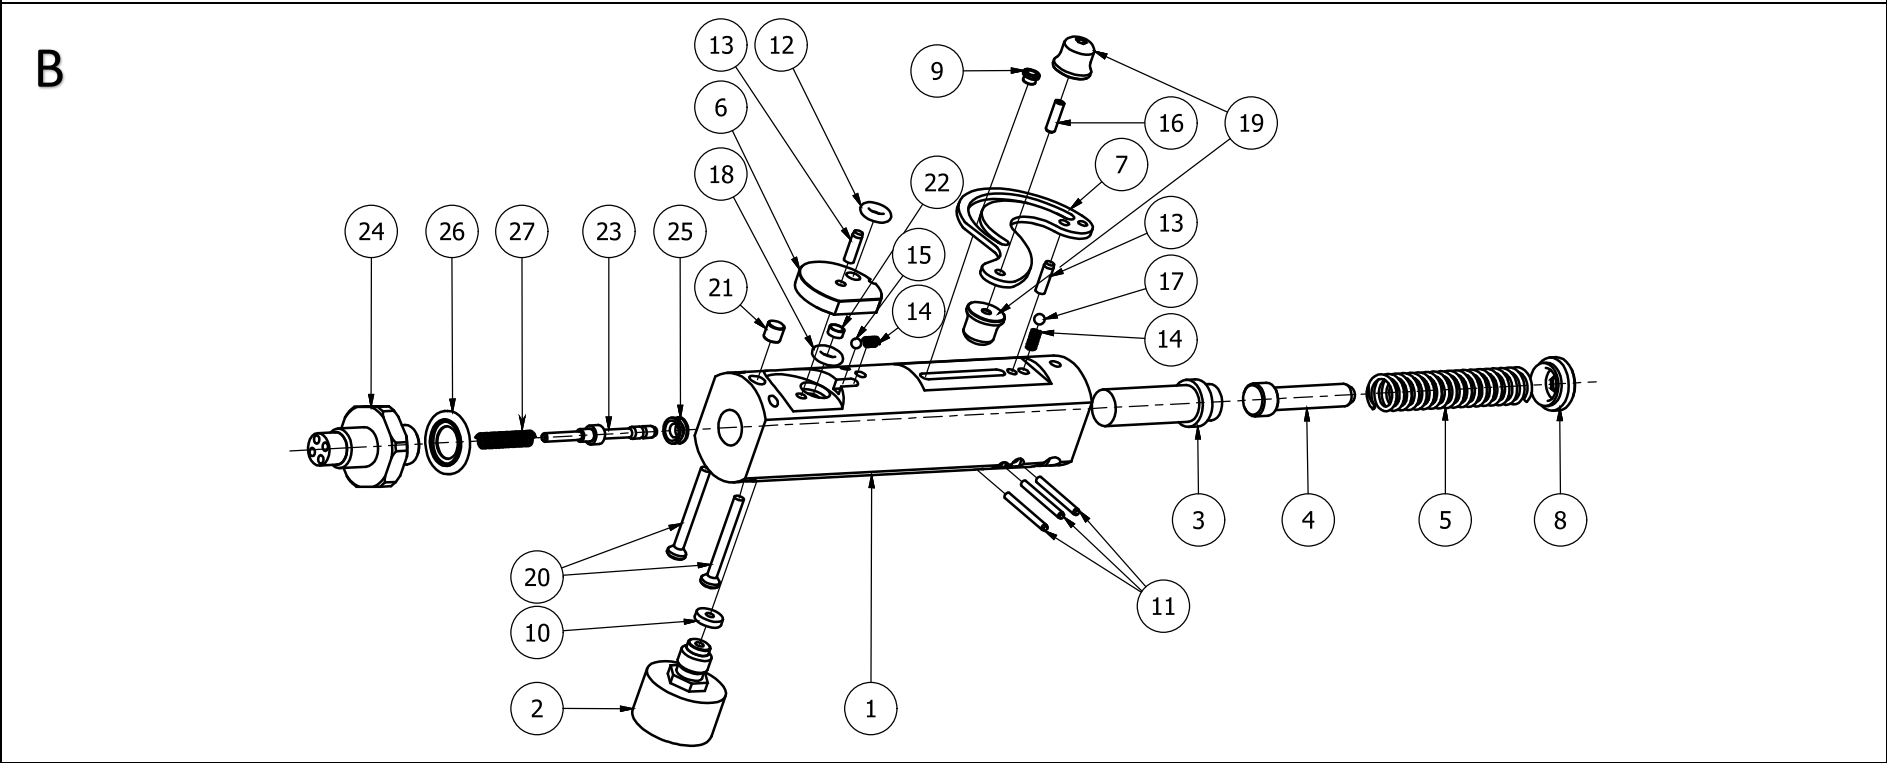

Model	Other model names	Date	Revision	Revision date
Ranchero		2019-05-14	EN.20.1	2020-03-12