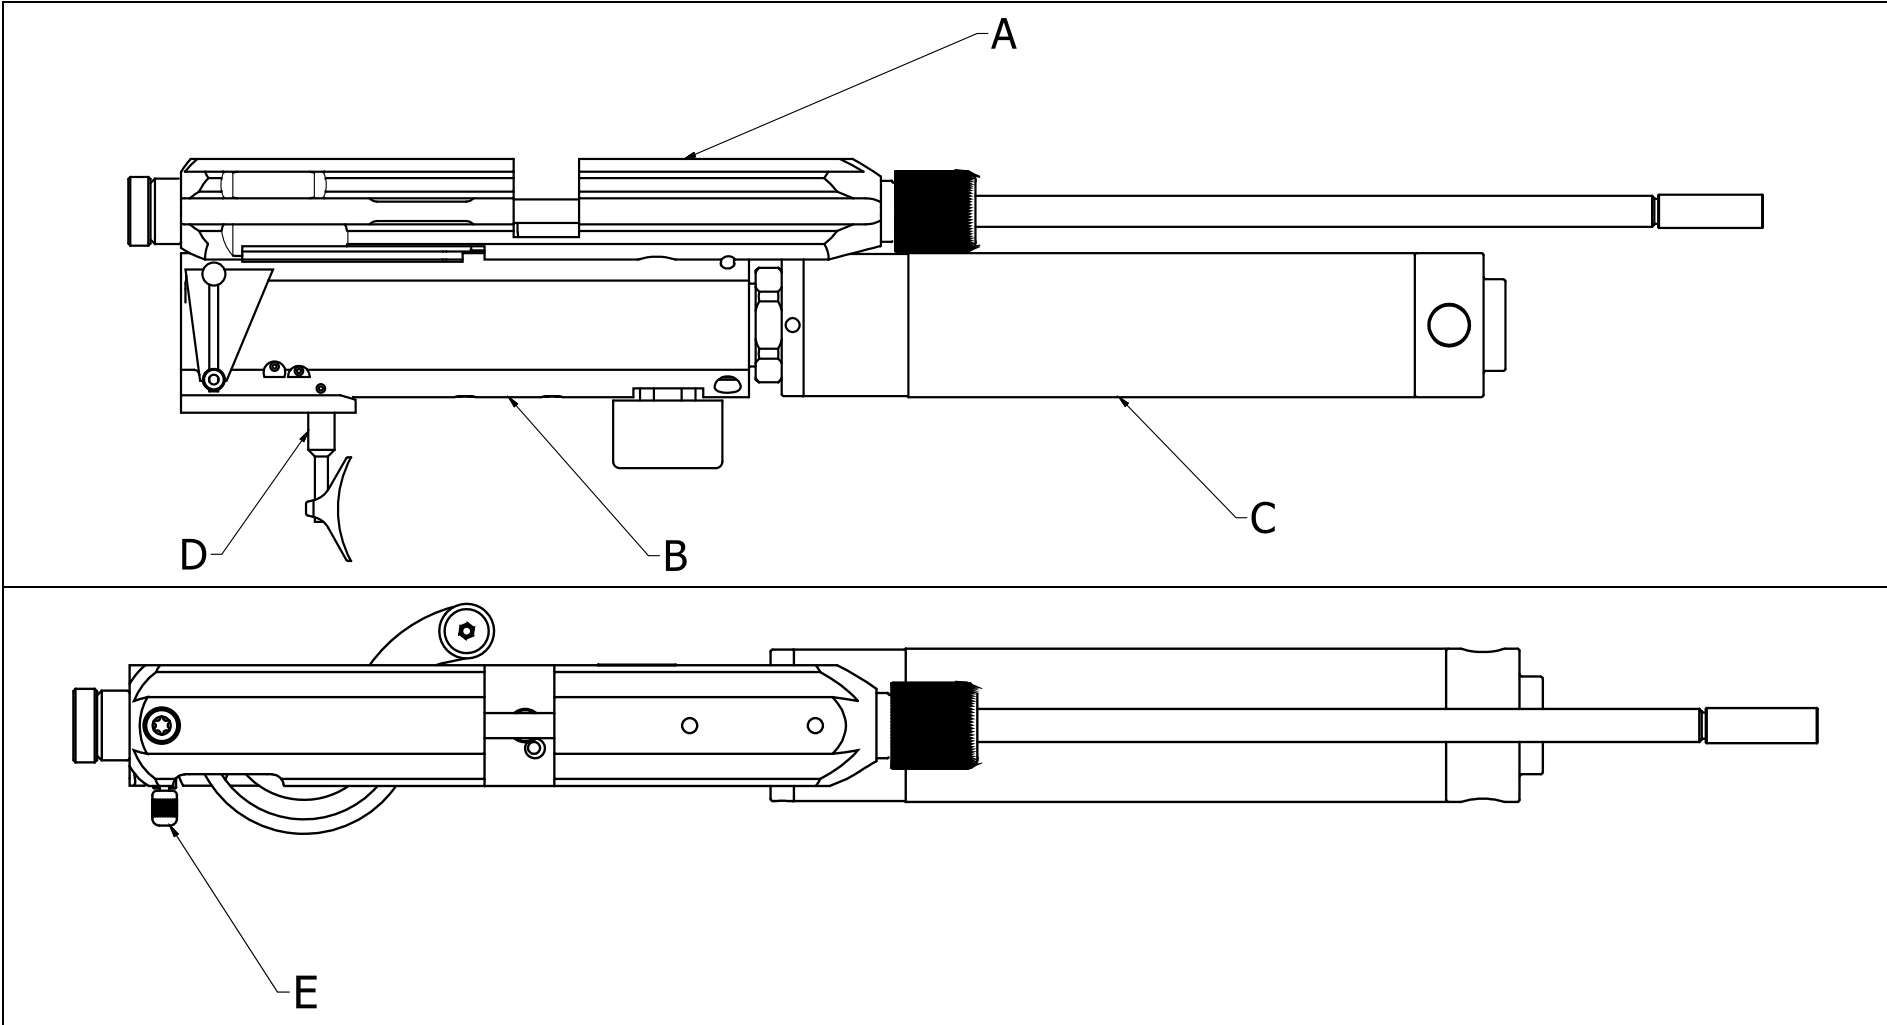

Model	Other model names	Date	Revision	Revision date
Ranchero		2019-05-14	EN.20.1	2020-03-12