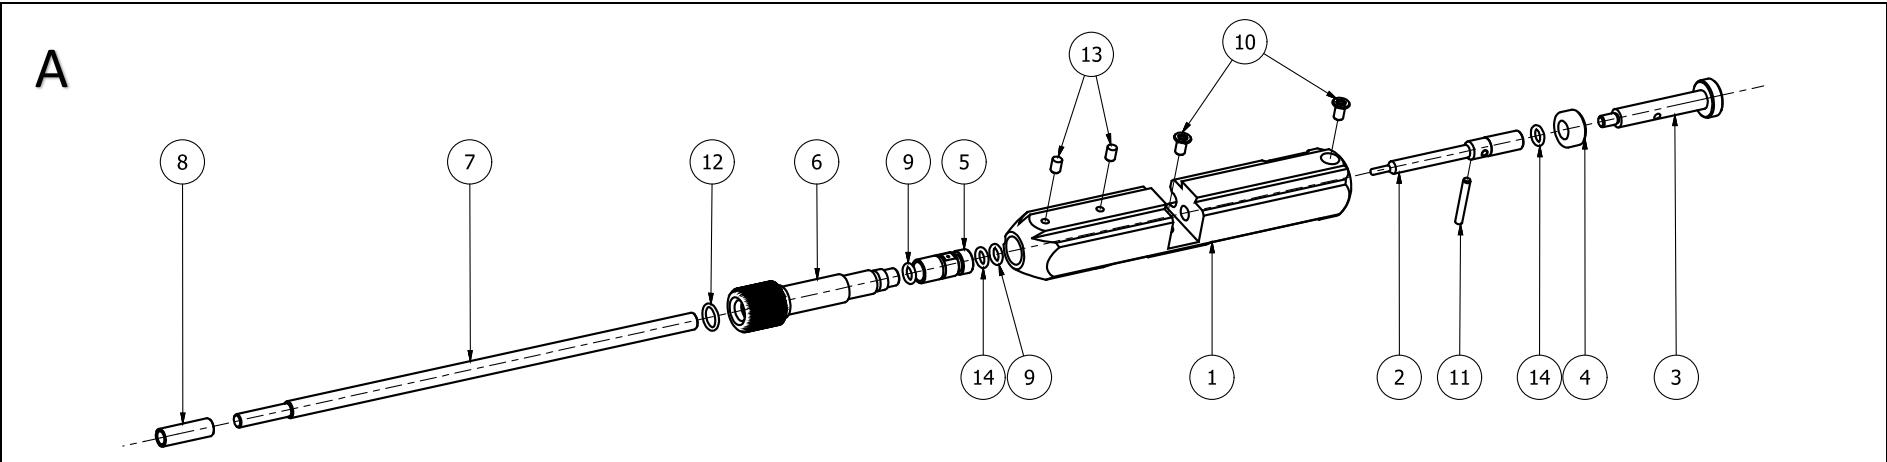

Model	Other model names	Date	Revision	Revision date
Ranchero		2019-05-14	EN.20.1	2020-03-12